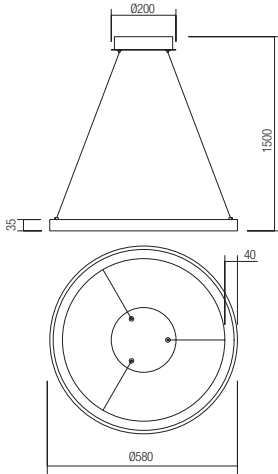

Led type	SMD LED 2835 252 pcs x 0,19W
Power	50W
Input	220-240V, 50/60Hz
Color temperature	3000K
Lumen source	6265 lm
Lumen system	2820 lm
CRI	80
Dimmable (3 step)	

CE

- art. **01-2675** Sand White
- art. **01-2676** Matt Gold
- art. **01-2677** Sand Black