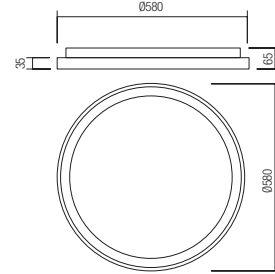

Led type	SMD LED 2835 252 pcs x 0,19W
Power	50W
Input	220-240V, 50/60Hz
Color temperature	3000K
Lumen source	6265 lm
Lumen system	2820 lm
CRI	80
Dimmable (3 step)	

CE

- art. **01-2672** Sand White
- art. **01-2673** Matt Gold
- art. **01-2674** Sand Black