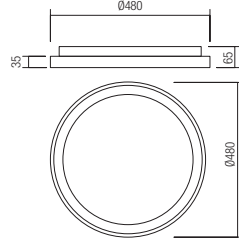

Led type	SMD LED 2835 180 pcs x 0,22W
Power	40W
Input	220-240V, 50/60Hz
Color temperature	3000K
Lumen source	4920 lm
Lumen system	2460 lm
CRI	80
Dimmable (3 step)	

CE

- art. **01-2669** Sand White
- art. **01-2670** Matt Gold
- art. **01-2671** Sand Black