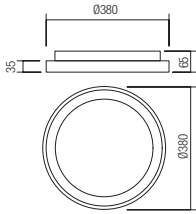

01-2669

- art. **01-2663** Sand White
- art. **01-2664** Matt Gold
- art. **01-2665** Sand Black

Led type	SMD LED 2835 150 pcs x 0,20W
Power	30W
Input	220-240V, 50/60Hz
Color temperature	3000K
Lumen source	3486 lm
Lumen system	1708 lm
CRI	80
Dimmable (3 step)	