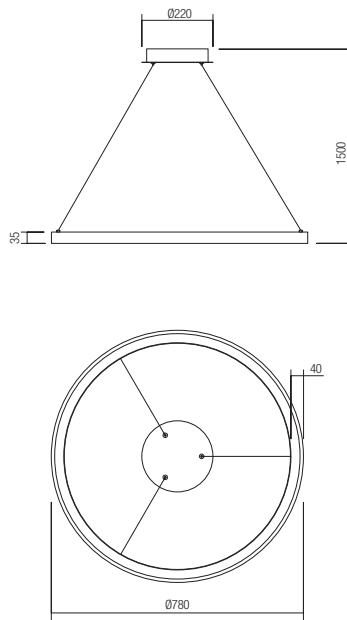

Led type	SMD LED 2835 324 pcs x 0,18W
Power	60W
Input	220-240V, 50/60Hz
Color temperature	3000K
Lumen source	7176 lm
Lumen system	3731 lm
CRI	80
Dimmable (3 step)	

CE